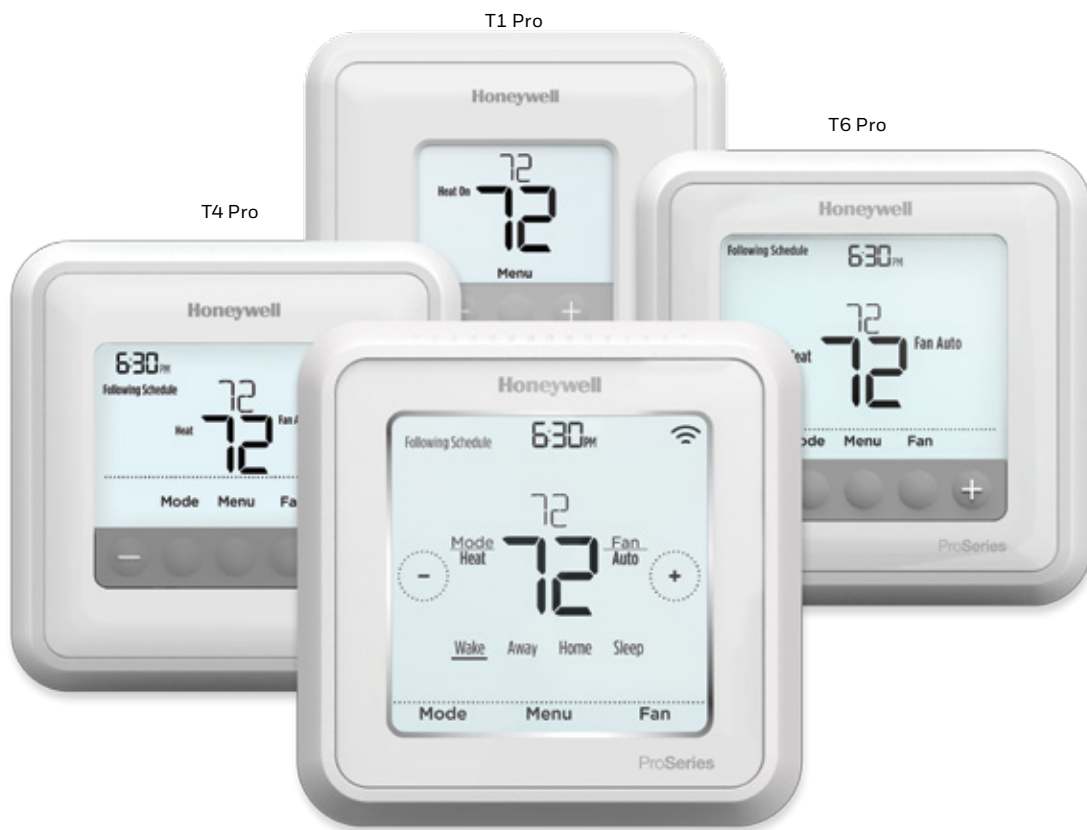

BRILLIANT

Meet the next generation of everyday comfort solutions.

Lyric™ T6 Pro Wi-Fi

Introducing the Honeywell T Series.

The T Series is a portfolio of non-connected and Wi-Fi connected thermostats that streamlines everything from product selection and installation to customer service and support. With a standard footprint and simple interface, the T Series will enhance the entire thermostat experience for you and your customers alike.