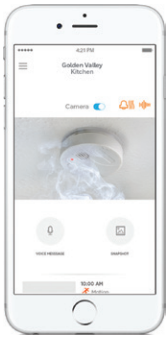

## Meet Their Needs With The Lyric™ C1 Wi-Fi Security Camera

Intrusion detection is listed as the number one problem that homeowners would like addressed with a connected solution. Now you've got the answer with the Honeywell Lyric C1 Wi-Fi Security Camera. It's a simple — and profitable — way to set your business apart by offering a home security solution.

## Packed With Features Homeowners Want

Designed for indoor use, the Lyric C1 delivers an ultra-wide angle, high-definition view, and two detection zones can be set for extra sensitivity or to ignore background motion like a ceiling fan. Intelligent sound detection supports the video by adding audio analytics that identify smoke and carbon monoxide alarms. Real-time mobile alerts can be sent to the homeowner as well as family, friends or neighbors.