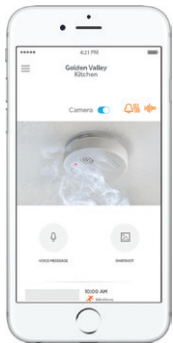

## With The Lyric™ C1 Wi-Fi Security Camera

It's your home, and you want it and everyone in it protected. But you can't watch over it all the time — until now. With the Honeywell Lyric C1 Wi-Fi Security Camera, you can keep an eye on your entire home even when you're gone. Connectivity through your smartphone provides assurance that all is well or alerts you when it isn't. It's home protection made easy and convenient.

## Packed With Features You Need

Designed for indoor use, the Lyric C1 delivers an ultra-wide angle, high-definition view, and two detection zones can be set for extra sensitivity or to ignore background motion like a ceiling fan. Intelligent sound detection supports the video by adding audio analytics that identify smoke and carbon monoxide alarms. Real-time mobile alerts can be sent right to your phone, or to another family member, friend, or neighbor.